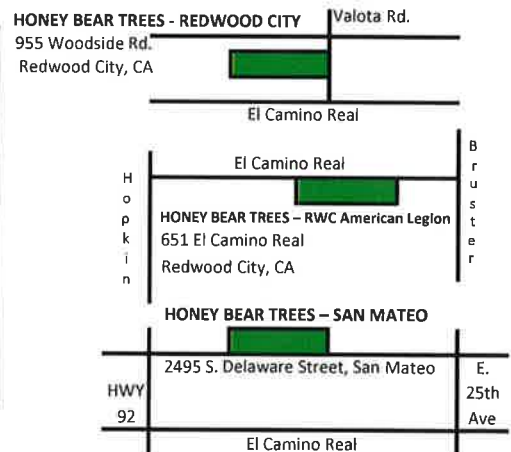

Honey Bear Trees

PO Box 5765
Redwood City, CA 94063

Shelly: (650) 759-3648 | shellycocco@yahoo.com

Fax: (650) 368-3187

The finest trees for your home or special event

www.honeybeartrees.com

SMFC Special Needs Committee CHRISTMAS TREE AND WREATH Fundraising Program

Your organization receives 15% of the purchase price when you buy a Holiday tree at HONEY BEAR TREES. Tell your friends & neighbors and raise even more money!

Simply bring this flyer when you purchase your tree and wreath. (If you happen to forget it, there will be extra flyers on the lot). It's that simple!

All our trees are of the finest quality and freshness, grown on the Cocco Christmas Tree Farm in Oregon's beautiful Cascade foothills. Here's a great opportunity to find the perfect Christmas Tree and support *your* organization at the same time!

Honey Bear Trees- San Carlos has had to move locations!! We are now located in the parking lot at the American Legion in Redwood City at 651 El Camino Real.

HONEY BEAR TREES - REDWOOD CITY 955 Woodside Rd. Redwood City, CA 650-364-3507	Open: 11/18/2017 to 12/24/2017 7 - days a week 9:00 am to 9:00 pm
HONEY BEAR TREES – RWC American Legion 651 El Camino Real Redwood City, CA	Open: 11/25/2017 to 12/24/2017 7 - days a week 9:00 am to 9:00 pm
HONEY BEAR TREES - SAN MATEO SMCo. Event Center 2495 S. Delaware Street San Mateo, CA 94403	Open: 11/24/2017 to 12/24/2017 7 - days a week 9:00 am to 9:00 pm