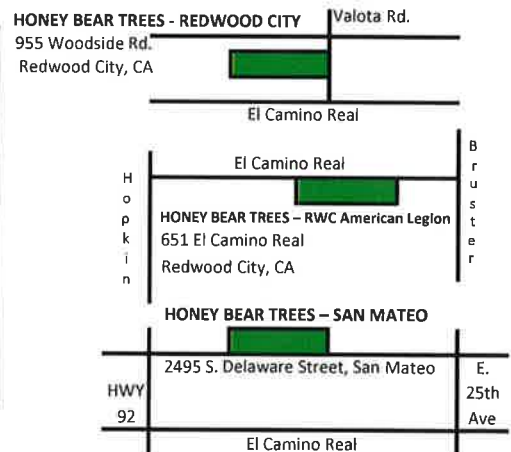

Honey Bear Trees

PO Box 5765
Redwood City, CA 94063

Shelly: (650) 759-3648 | shellycocco@yahoo.com

Fax: (650) 368-3187

The finest trees for your home or special event

www.honeybeartrees.com

SMFC Special Needs Committee CHRISTMAS TREE AND WREATH Fundraising Program

Your organization receives 15% of the purchase price when you buy a Holiday tree at HONEY BEAR TREES. Tell your friends & neighbors and raise even more money!

Simply bring this flyer when you purchase your tree and wreath. (If you happen to forget it, there will be extra flyers on the lot). It's that simple!

All our trees are of the finest quality and freshness, grown on the Cocco Christmas Tree Farm in Oregon's beautiful Cascade foothills. Here's a great opportunity to find the perfect Christmas Tree and support *your* organization at the same time!

Honey Bear Trees- San Carlos has had to move locations!! We are now located in the parking lot at the American Legion in Redwood City at 651 El Camino Real.

HONEY BEAR TREES - REDWOOD CITY 955 Woodside Rd. Redwood City, CA 650-364-3507	Open: 11/18/2017 to 12/24/2017 7 - days a week 9:00 am to 9:00 pm
HONEY BEAR TREES - RWC American Legion 651 El Camino Real Redwood City, CA	Open: 11/25/2017 to 12/24/2017 7 - days a week 9:00 am to 9:00 pm
HONEY BEAR TREES - SAN MATEO SMCo. Event Center 2495 S. Delaware Street San Mateo, CA 94403	Open: 11/24/2017 to 12/24/2017 7 - days a week 9:00 am to 9:00 pm