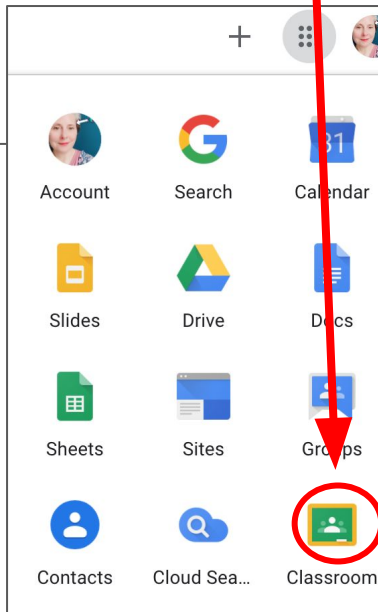

Drive

1. Log in to your student Drive account:

User id: - pc3127281@smfcsd.net (first initial,last initial,student id)
Password: - 20070618 (birth year, birth month, birth day)

Gmail Images

2. Click the app "waffle"