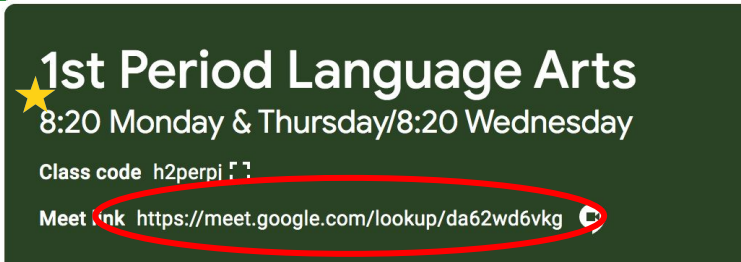

3. Drop down and click on Classroom

4. Click 1st Period