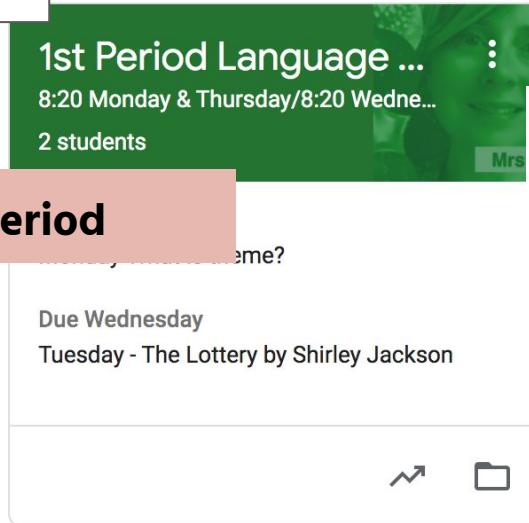

3. Drop down and click on Classroom

4. Click 1st Period